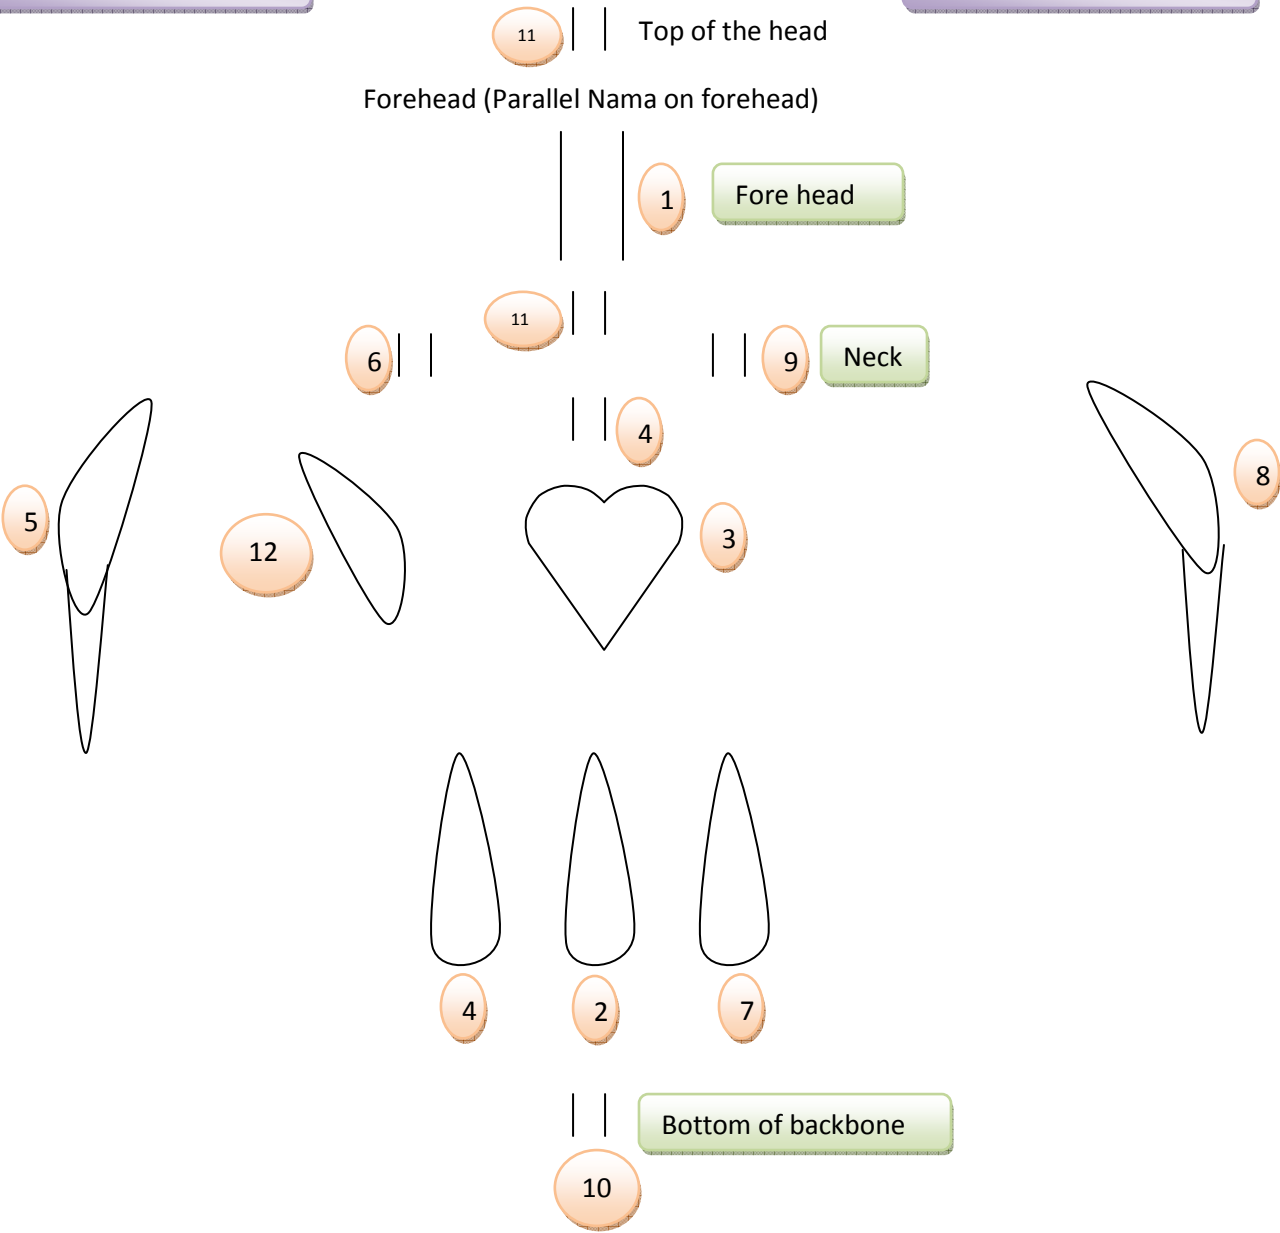

Urdhvapundra Mudradharana Vidhi

Right Side

Left Side

Chakra Mudra (Total 19)

Right Side

Left Side

Right Side of eye

Shanka Mudra (Total 9)

Right Side

Left Side

Gada Mudra (Total 6)

Right Side

Left Side

Right Side

Padma Mudra (Total 6)

Left Side

Narayana Mudra

(One each overlapping on mudras and namas)

Sri Krishnarpanamastu