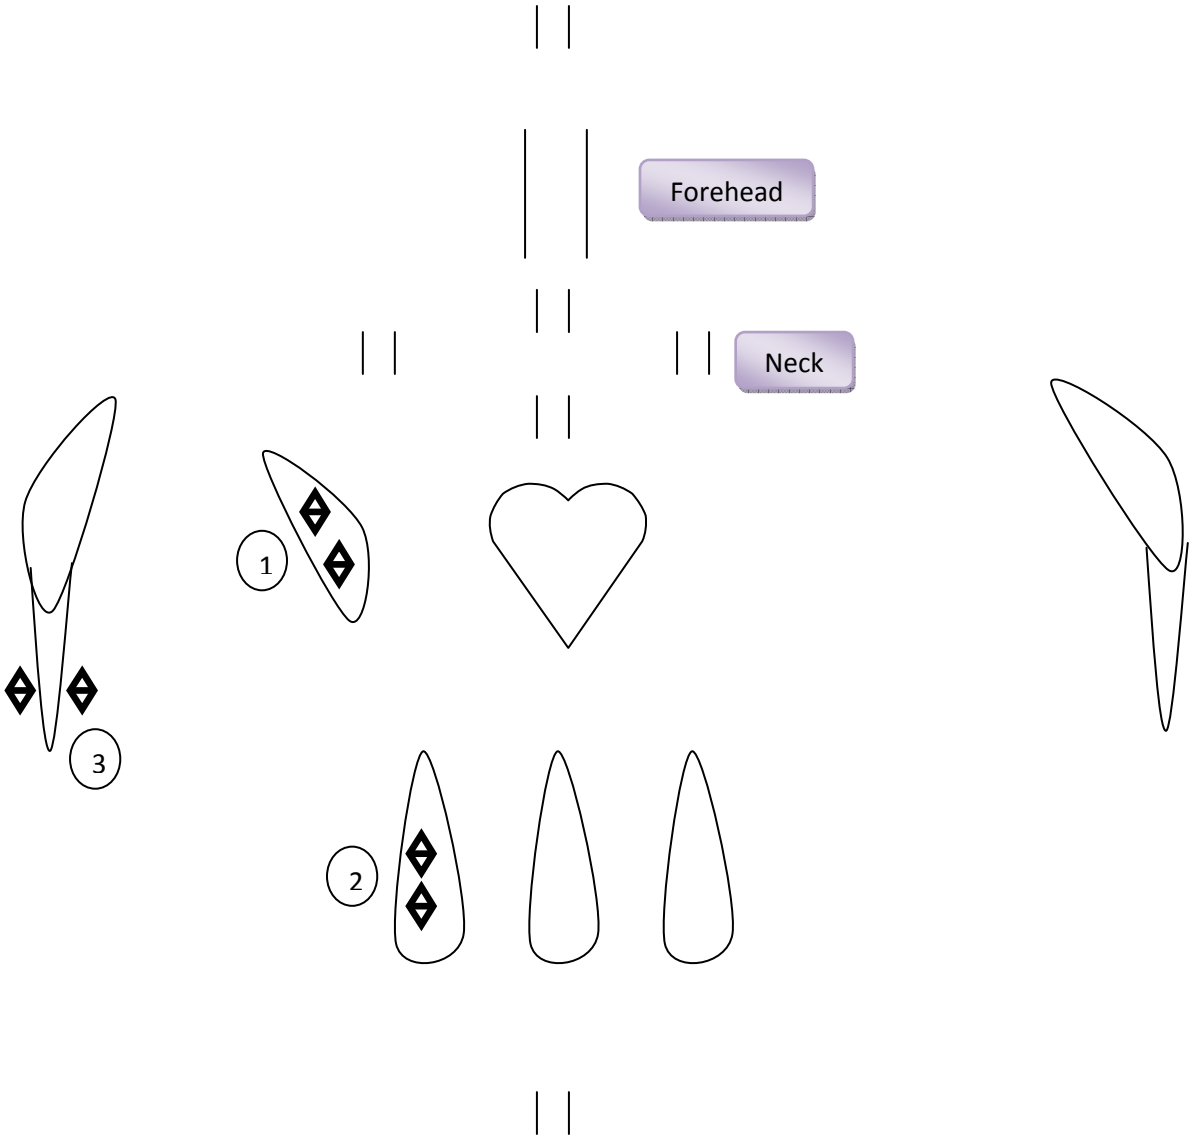

Urdhvapundra Mudradharana Vidhi

Right Side

Left Side

Chakra Mudra (Total 19)

Right Side

Left Side

Right Side of eye

Shanka Mudra (Total 9)

Right Side

Left Side

Gada Mudra (Total 6)

Right Side

Left Side

Right Side

Padma Mudra (Total 6)

Left Side

Narayana Mudra

(One each overlapping on mudras and namas)

Sri Krishnarpanamastu