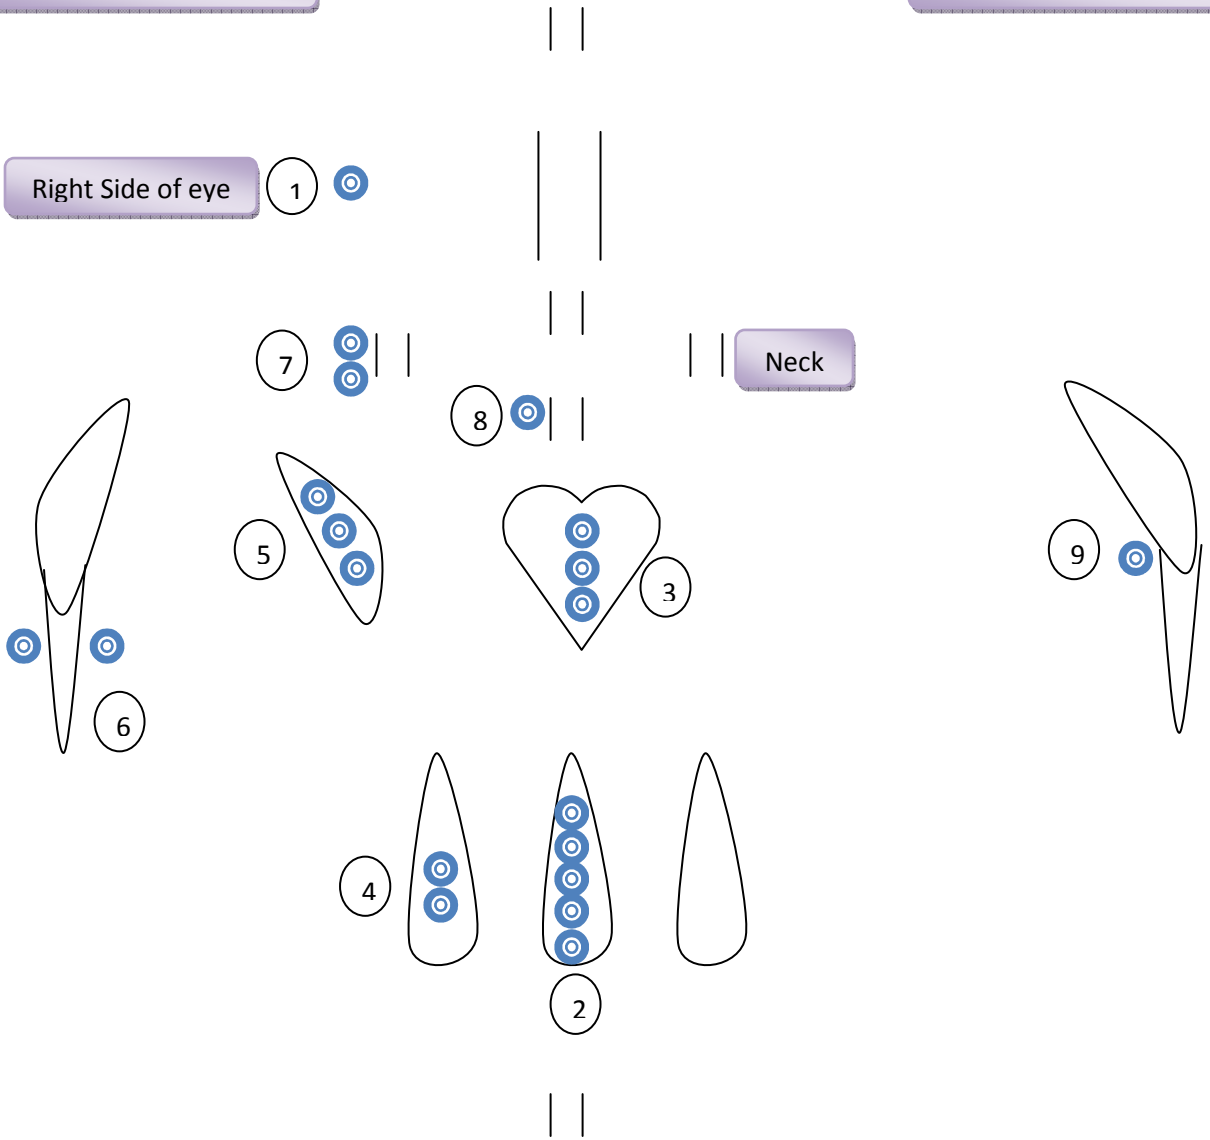

Urdhvapundra Mudradharana Vidhi

Right Side

Left Side

Chakra Mudra (Total 19)

Right Side

Left Side

Right Side of eye

Shanka Mudra (Total 9)

Right Side

Left Side

Gada Mudra (Total 6)

Right Side

Left Side

Right Side

Padma Mudra (Total 6)

Left Side

Narayana Mudra

(One each overlapping on mudras and namas)

Sri Krishnarpanamastu