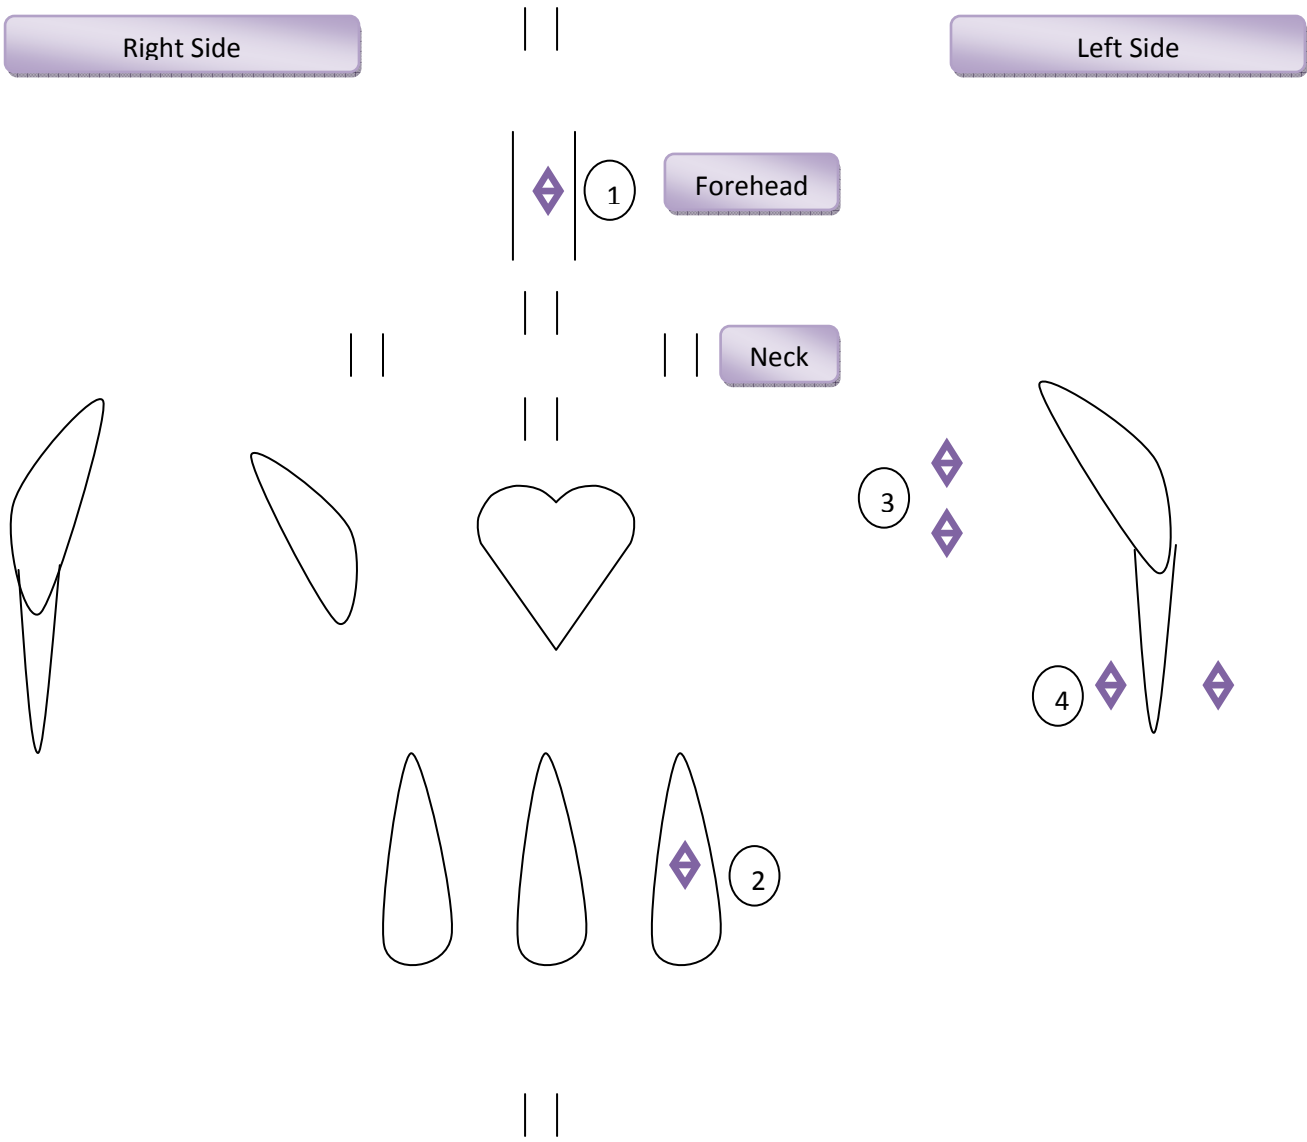

Urdhvapundra Mudradharana Vidhi

Right Side

Left Side

Chakra Mudra (Total 19)

Right Side

Left Side

Right Side of eye

Shanka Mudra (Total 9)

Right Side

Left Side

Gada Mudra (Total 6)

Right Side

Left Side

Right Side

Padma Mudra (Total 6)

Left Side

Narayana Mudra

(One each overlapping on mudras and namas)

Sri Krishnarpanamastu