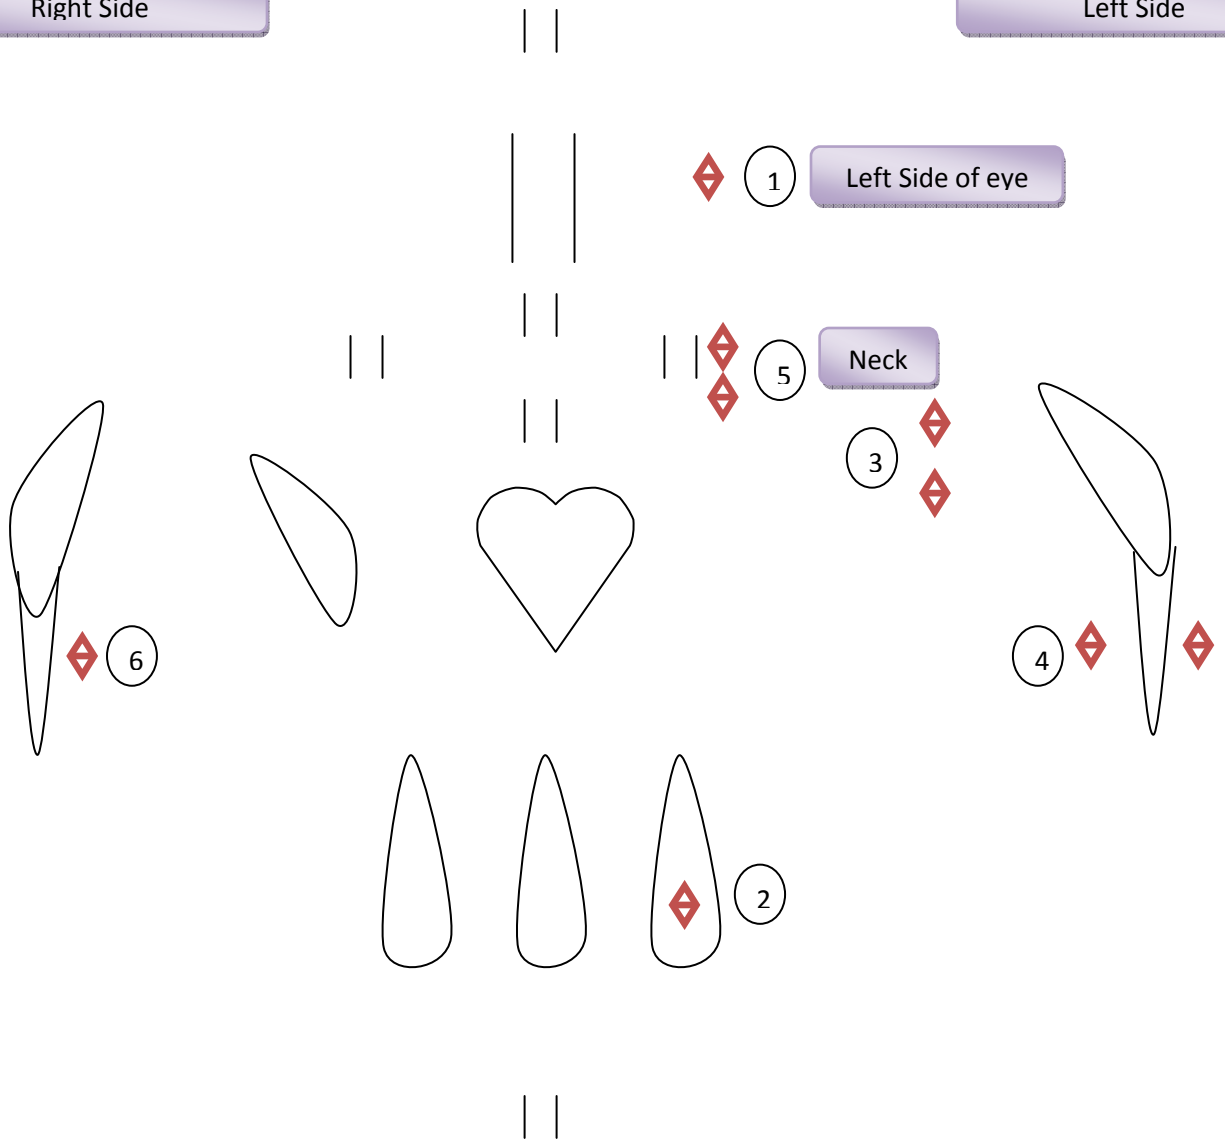

Urdhvapundra Mudradharana Vidhi

Right Side

Left Side

Chakra Mudra (Total 19)

Right Side

Left Side

Right Side of eye

Shanka Mudra (Total 9)

Right Side

Left Side

Gada Mudra (Total 6)

Right Side

Left Side

Right Side

Padma Mudra (Total 6)

Left Side

Narayana Mudra

(One each overlapping on mudras and namas)

Sri Krishnarpanamastu